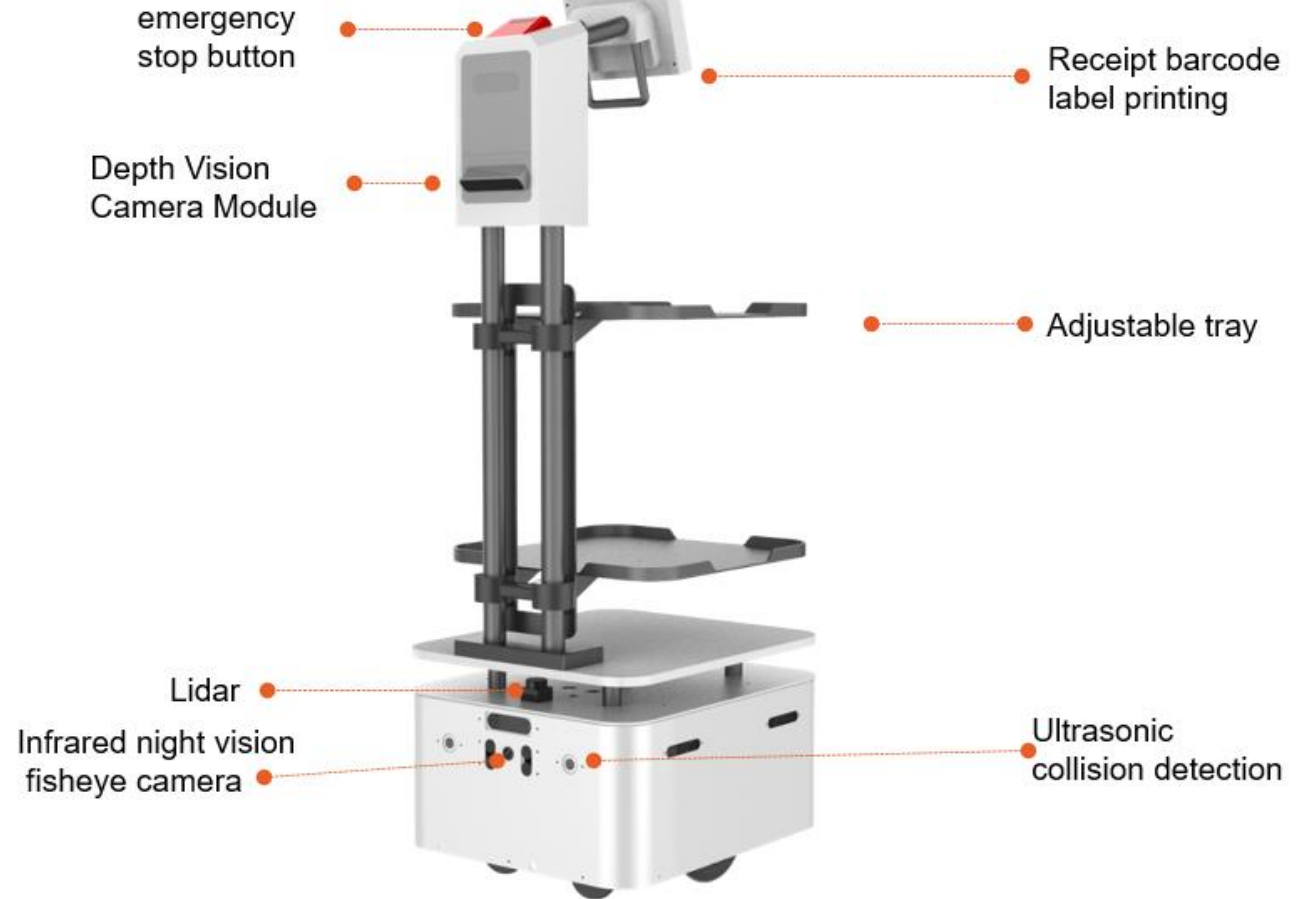

Point-to-point handling

Multi-machine coordinated operation

Backstage management

Autonomous charging
quick battery change

We Specialize in Integrated ODM Project Management

Warehouse & Logistics Robots A202A

We Specialize in Integrated ODM Project Management

Warehouse & Logistics Robots A202-A202A

Highlight

- Cargo picking, handling and conveying
- Backstage management
- Man-machine & Multi-machine coordinated operation
- Self-positioning & autonomous path
- planning Autonomous charging, quick battery change