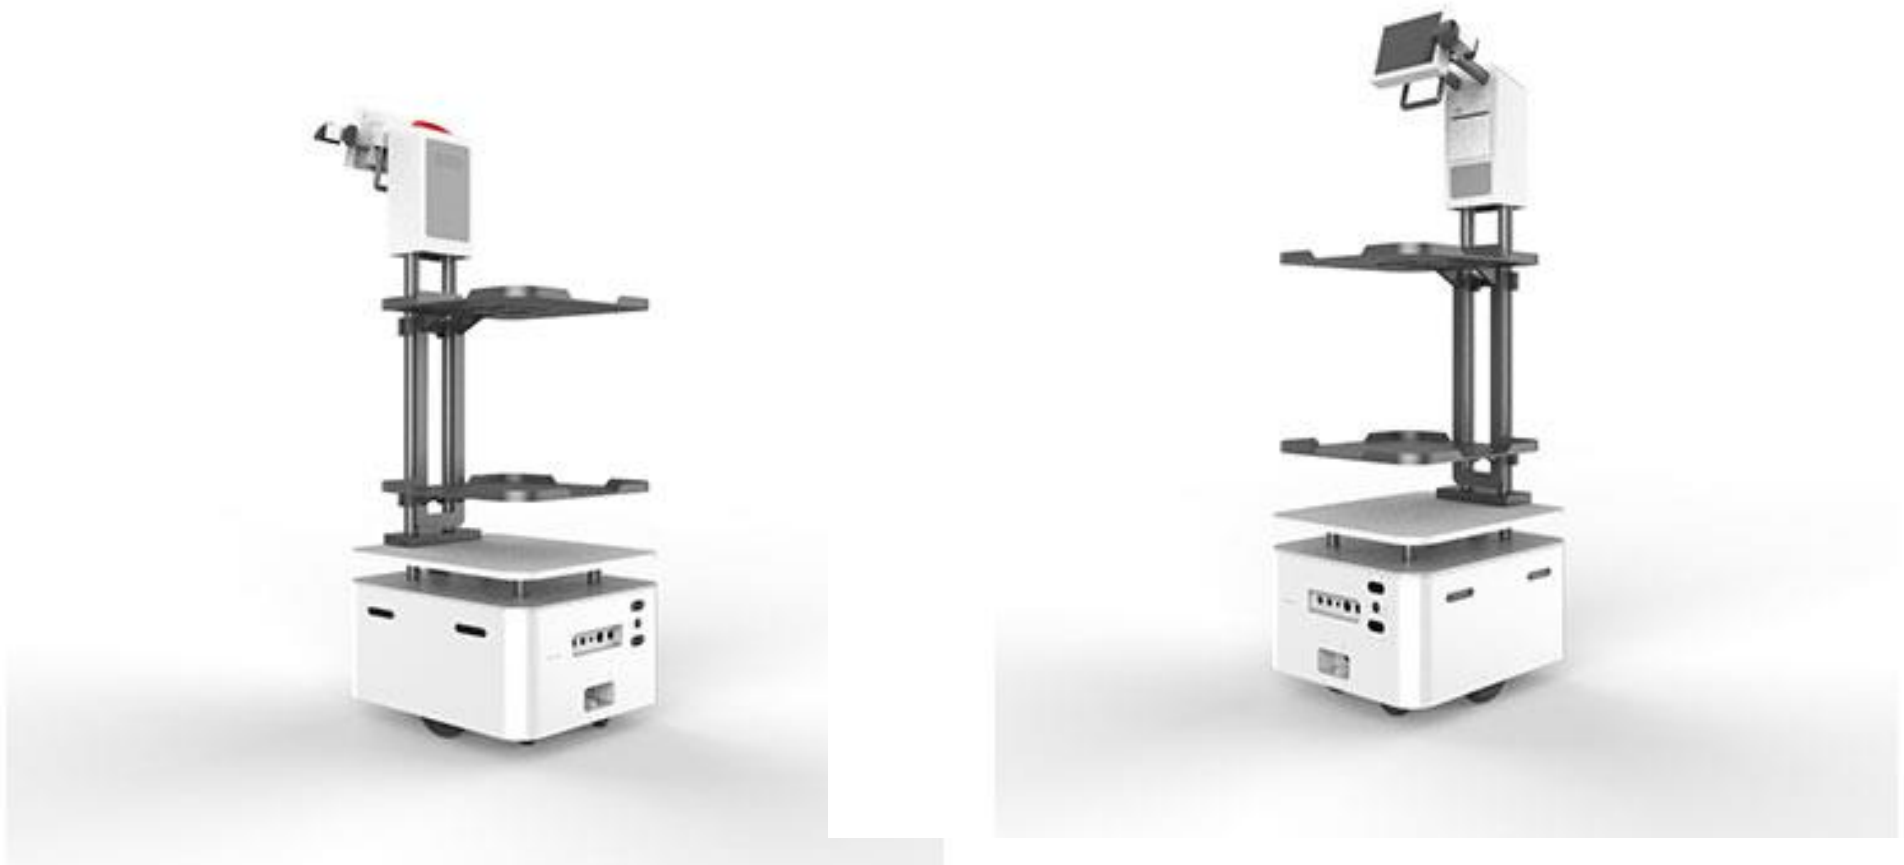

We Specialize in Integrated ODM Project Management

Warehouse & Logistics Robots A202-A202A

Highlight

- Cargo picking, handling and conveying
- Backstage management
- Man-machine & Multi-machine coordinated operation
- Self-positioning & autonomous path
- planning Autonomous charging, quick battery change