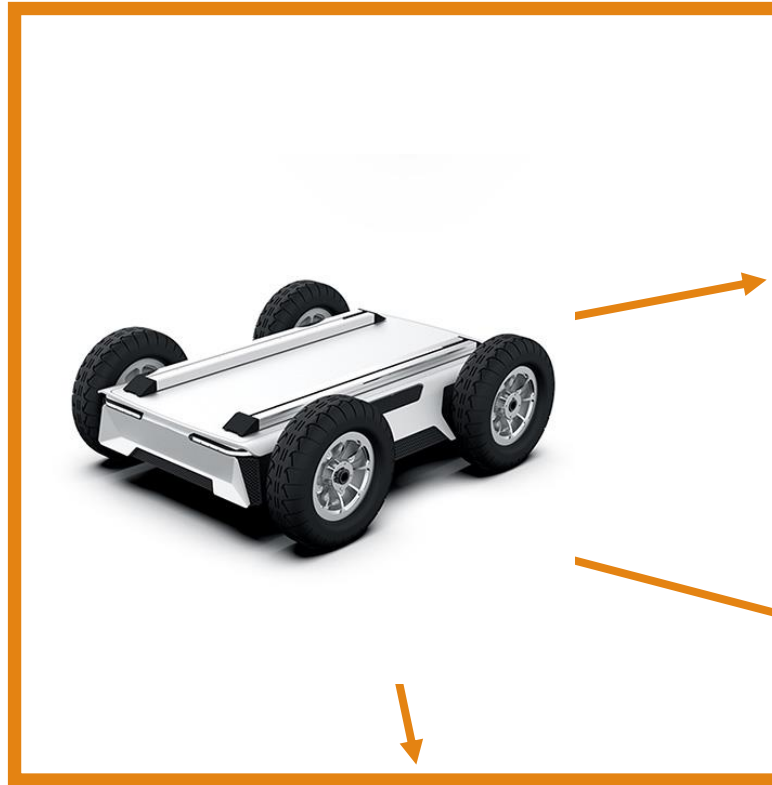

Suitable for logistics, Security service, Agriculture and other industries

Robotic Platform A009 Specifications

Structural dimension and weight	Dimension	500*600*600mm
	Carbon inner dimension	450*550*300mm
	Electromagnetic door locker	optional
	Entire weight	25kg
	Wheel structure	four-wheel differential
	Ground clearance	57mm
	Wheelbase	360mm
	Axle track	448mm
	Tire Model/Diameter	200mm
Specs	Motor	100W*2, DC gear motor
	Battery	24V/10AH Lithium iron phosphate battery/BMS
	Charging time	2~3h
	Charging methods	48V/5A charger manual charging
	Braking method	Motor brake
	Parking method	Motor parking